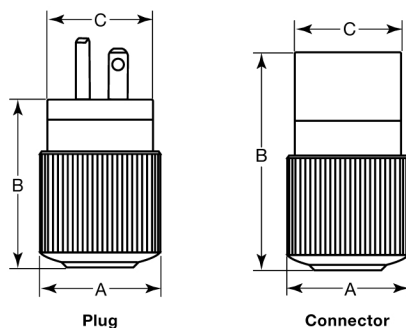

15A and 20A 125V and 250V Plugs and Connectors, 2-Pole 3-Wire Inches (mm)

TECH-SPEC®

BRY5266NP BRY5266NPB BRY5266NPCR BRY5269NC BRY5269NSY BRY5269NCCR

Device Type			Plug			Connector		
Rating	Cord Diameter	Color	Nylon	Nylon/ Polymer	Corrosion- Resistant Nylon/Polymer	Nylon	Nylon/ Polymer	Corrosion- Resistant Nylon/Polymer
NEMA 5-15, 15A 125V 	.300"-.655" (7.6-16.6)	Black/White	BRY5266NP	—	—	BRY5269NC	—	BRY5269NCCR
	.245"-.655" (6.2-16.6)	Black	—	BRY5266NPB	—	—	BRY5269NCB	—
		Orange	—	BRY5266NPOR	—	—	—	—
		Yellow	—	BRY5266NPSY	BRY5266NPCR	—	BRY5269NSY	—
NEMA 5-20, 20A 125V 	.300"-.655" (7.6-16.6)	Black/White	BRY5366NP	—	—	BRY5369NC	—	BRY5369NCCR
	.245"-.655" (6.2-16.6)	Yellow	—	BRY5366NPSY	BRY5366NPCR	—	BRY5369NSY	—
NEMA 6-15, 15A 250V 	.300"-.625" (7.6-15.9)	Black/White	BRY5666NP	—	—	BRY5669NC	—	—
	.245"-.655" (6.2-16.6)	Yellow	—	BRY5666NPSY	—	—	—	—
NEMA 6-20, 20A 250V 	.300"-.625" (7.6-15.9)	Black/White	BRY5466NP	—	—	BRY5469NC	—	—
	.245"-.655" (6.2-16.6)	Yellow	—	BRY5466NPSY	—	—	BRY5469NSY	—

Product Dimensions Inches (mm)

	Plug	Connector
A	1.52" (38.6)	1.52" (38.6)
B	2.18" (55.4)	2.95" (74.9)
C	1.38" (35.1)	1.38" (35.1)

NEMA® is a registered trademark of the National Electrical Manufacturers Association.